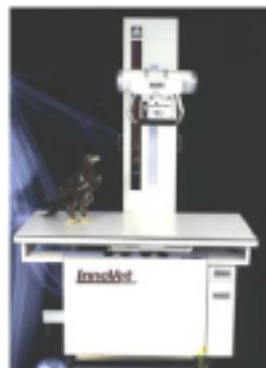

LEASE SPECIAL

Innovet Classic Veterinary X-Ray Package

Package Includes:

- 1 - Innovet Classic Tilt-Out Generator
- 1 - Integrated table with Grid Cabinet
- 1 - Summit QCP Automatic Film Processor
- 2 - New 14X17 Rare Earth Green Cassettes
- 2 - New Rare Earth 10X12 Cassettes
- 1 - New DarkRoom Safelight
- 1 - Full Lead Apron
- 1 - 14X17 View Box/Illuminator

Equipment cost \$16,800*

LEASE FOR ONLY
\$400.00 per month
for 60 months

Innovet DXR Digital Radiographic System

The Innovet DXR system provides veterinary medicine the highest resolution digital radiographic images available in seconds, with the same long-term dependable performance that has become synonymous with the InnoVet name.